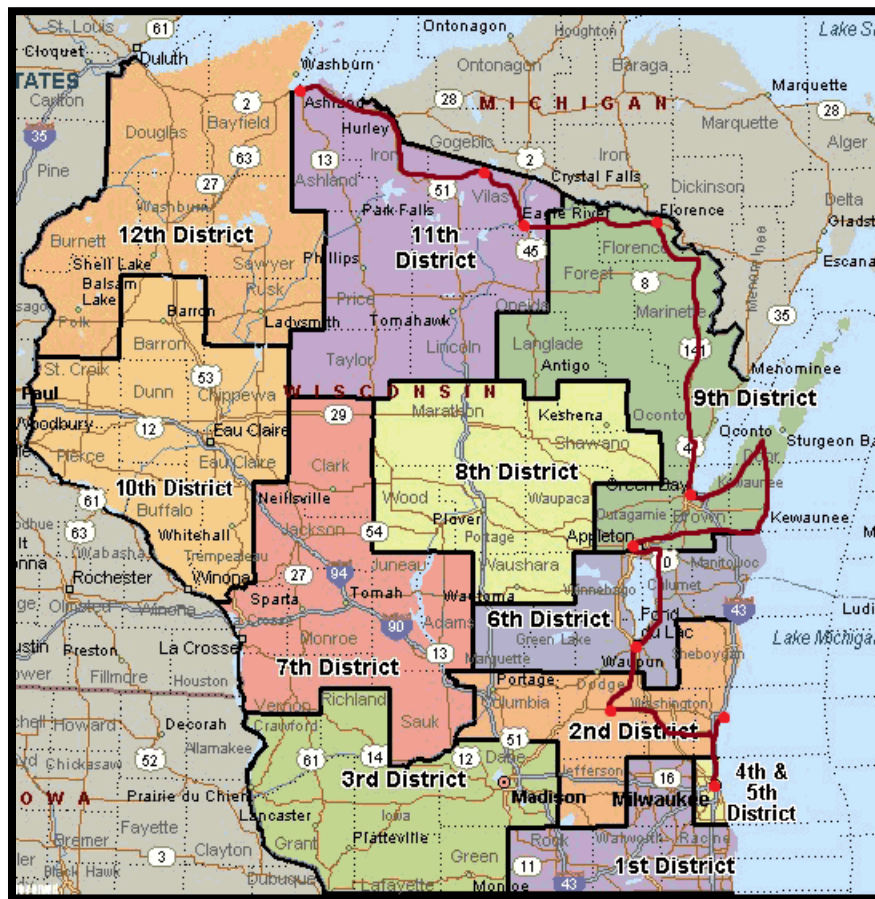

COMMANDER DANIEL SEEHAFFER ANNOUNCES THE 2017 REV'S RUN

The Legacy Scholarship Fund was formed to ensure higher education is a possibility for children whose parents lost their lives while honorably serving on active duty on or after 9-11 or have a VA disability rating of 50% or more. Legion Riders from all over the country raise millions of dollars for the scholarship fund by participating in the Annual Legacy Run. Here in Wisconsin, starting with Commander Rynes, the Riders have annually held a Commander's Run. This year the Rev's Run will be held June 8-11, 2017. The Commander's goal for this run is that you all "Open Wide Your Hearts" when considering your donations to the run. Part of Commander Seehafer's message this year is Brand Awareness; therefore the run will cover highly populated areas and events, including the Appleton Flag Day Parade, Fond du Lac Walleye weekend and the Milwaukee War Memorial.

The run will begin with registration in Ashland on Thursday June 8, 2017. Friday June 9, 2017 will take you to Presque Isle, Eagle River, Florence and Green Bay. Saturday, June 10, 2017 will take you to Appleton to lead the Flag Day Parade and then to Fond du Lac where you will join other rider groups for an official run to the Walleye weekend festivities. Sunday, June 11, 2017 will take you to Horicon, Port Washington, and finally the Milwaukee War Memorial.

2017 Route (Route is subject to change)

For registration information/forms contact Ken Rynes at
ken.rynes@gmail.com